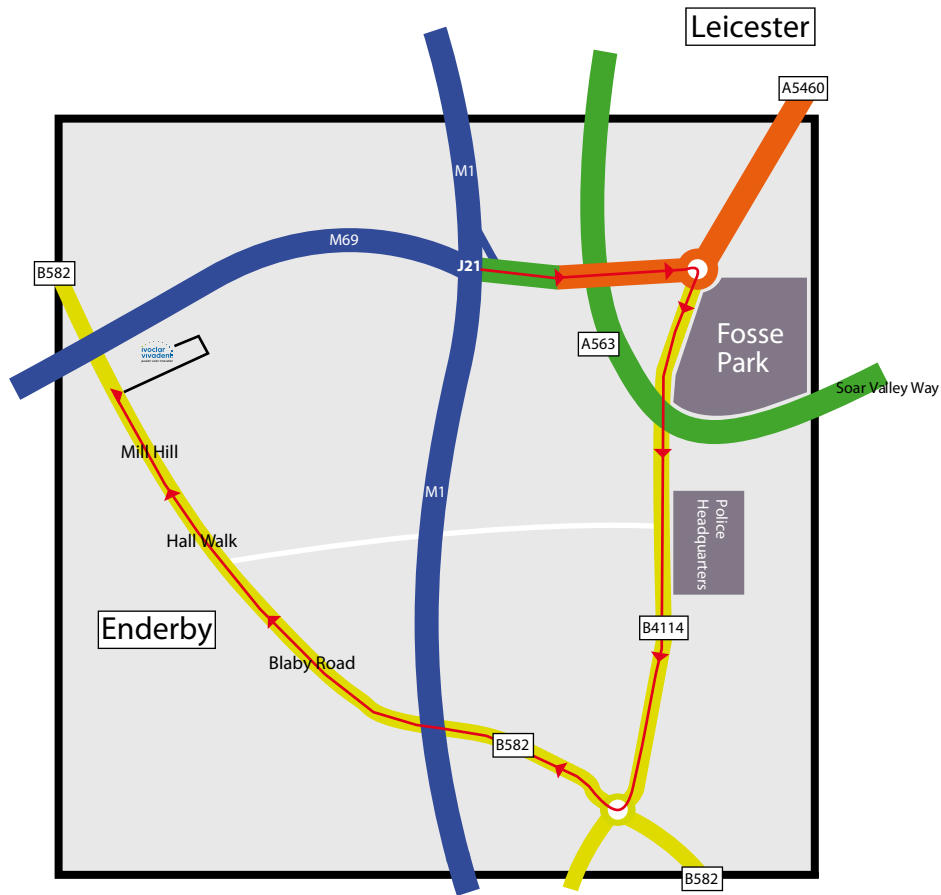

Dental Education **Dedicated to you**

Finding your way to CPD with Ivoclar Vivadent

Directions and information.
**International Centre for
Dental Education (ICDE) Leicester.**

ivoclar
vivadent®
passion vision innovation

Directions

- Whilst on the M1 continue toward exit J21
- At junction 21, exit onto A5460 toward Leicester
- At the roundabout, take the 4th exit onto B4114/Narborough Rd S
- Continue to follow the B4114 (1.3 miles)
- At the roundabout, take the 3rd exit onto B582/Blaby Rd
- Continue to follow the B582/Enderby (1.3 miles)
- Turn right onto Warren Park Way
- Take the 1st left onto Feldspar Close

For Sat-Navs, it may also be useful to know our longitude and latitude: **52.596932, -1.210567**

Local Hotels

Westfield House Hotel – Blaby

Enderby Road, Blaby, Leicester, Leicestershire, LE8 4GD

0870 609 6106

www.westfieldhousehotel.hotel-details.com

Rooms from £70 (GBP)

Distance to ICDE – 2.9m – 8mins

Preferential Rate, quote **Ivoclar Vivadent Ltd**

Hilton - Leicester

Junction 21 Approach, Braunstone, Leicester, LE19 1WQ